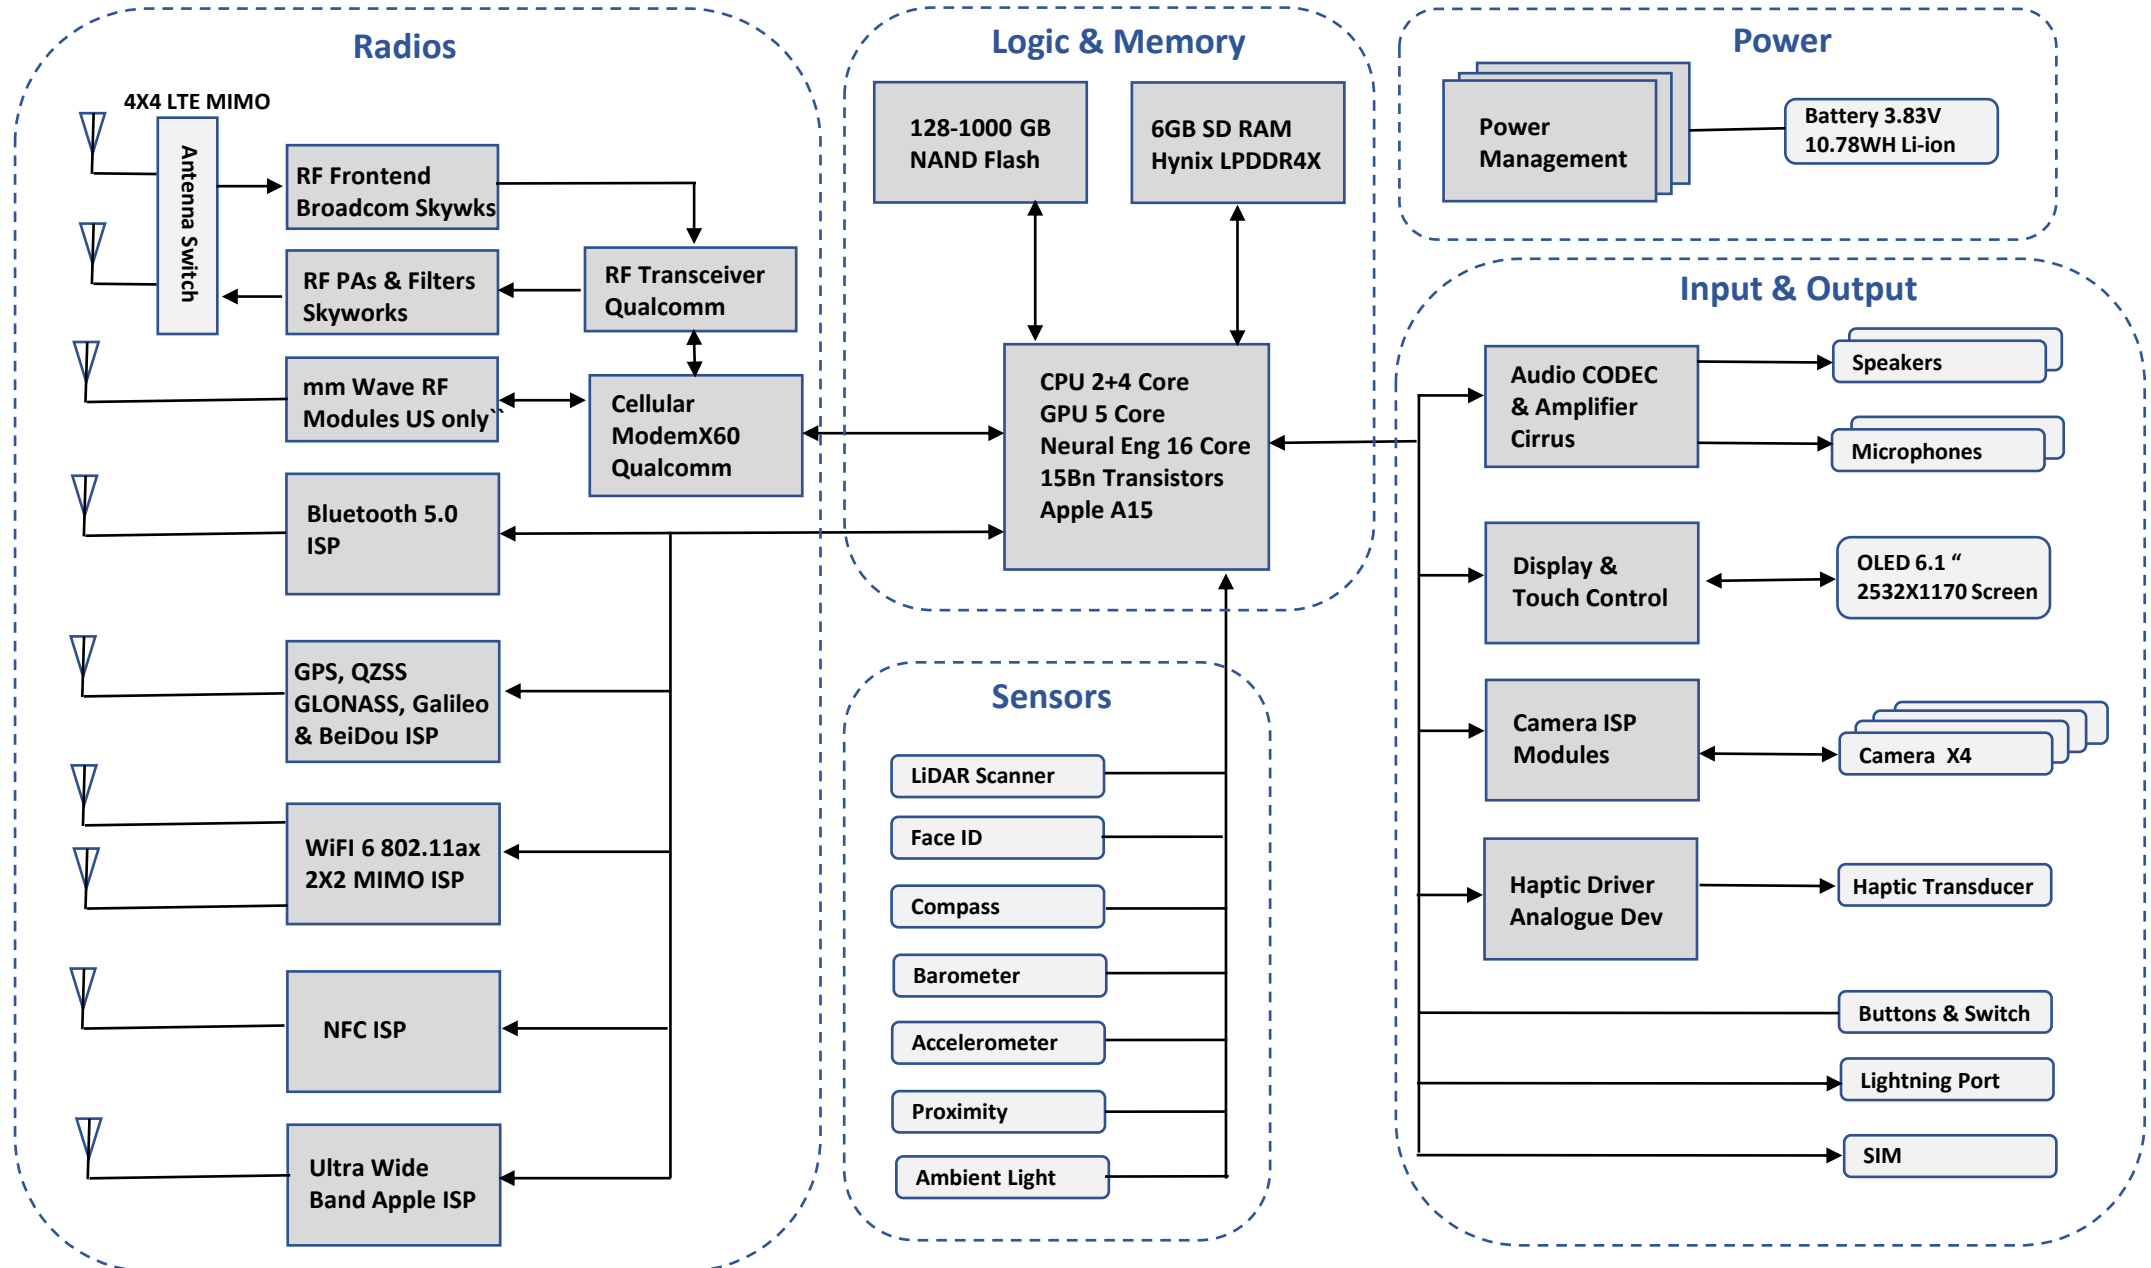

iPhone 13 Pro Block Diagram

iPhone 13 Radio Features

5G (sub-6 GHz)

Gigabit LTE with 4x4 MIMO and LAA4

Wi-Fi 6 (802.11ax) with 2x2 MIMO

Bluetooth® 5.0 wireless technology

Ultra Wideband chip for spatial awareness

TD-LTE (Bands 34, 38, 39, 40, 41, 42, 46, 48)

CDMA EV-DO Rev. A (800, 1900 MHz)

UMTS/HSPA+/DC-HSDPA (850, 900, 1700/2100, 1900, 2100 MHz)

GSM/EDGE (850, 900, 1800, 1900 MHz)

iPhone 13 PRO Camera Features

Pro 12MP camera system: Telephoto, Wide and Ultra Wide cameras

Telephoto: f/2.8 aperture

Wide: f/1.5 aperture

Ultra Wide: f/1.8 aperture and 120° field of view

3x optical zoom in, 2x optical zoom out; 6x optical zoom range

Digital zoom up to 15x

Night mode portraits enabled by LiDAR Scanner