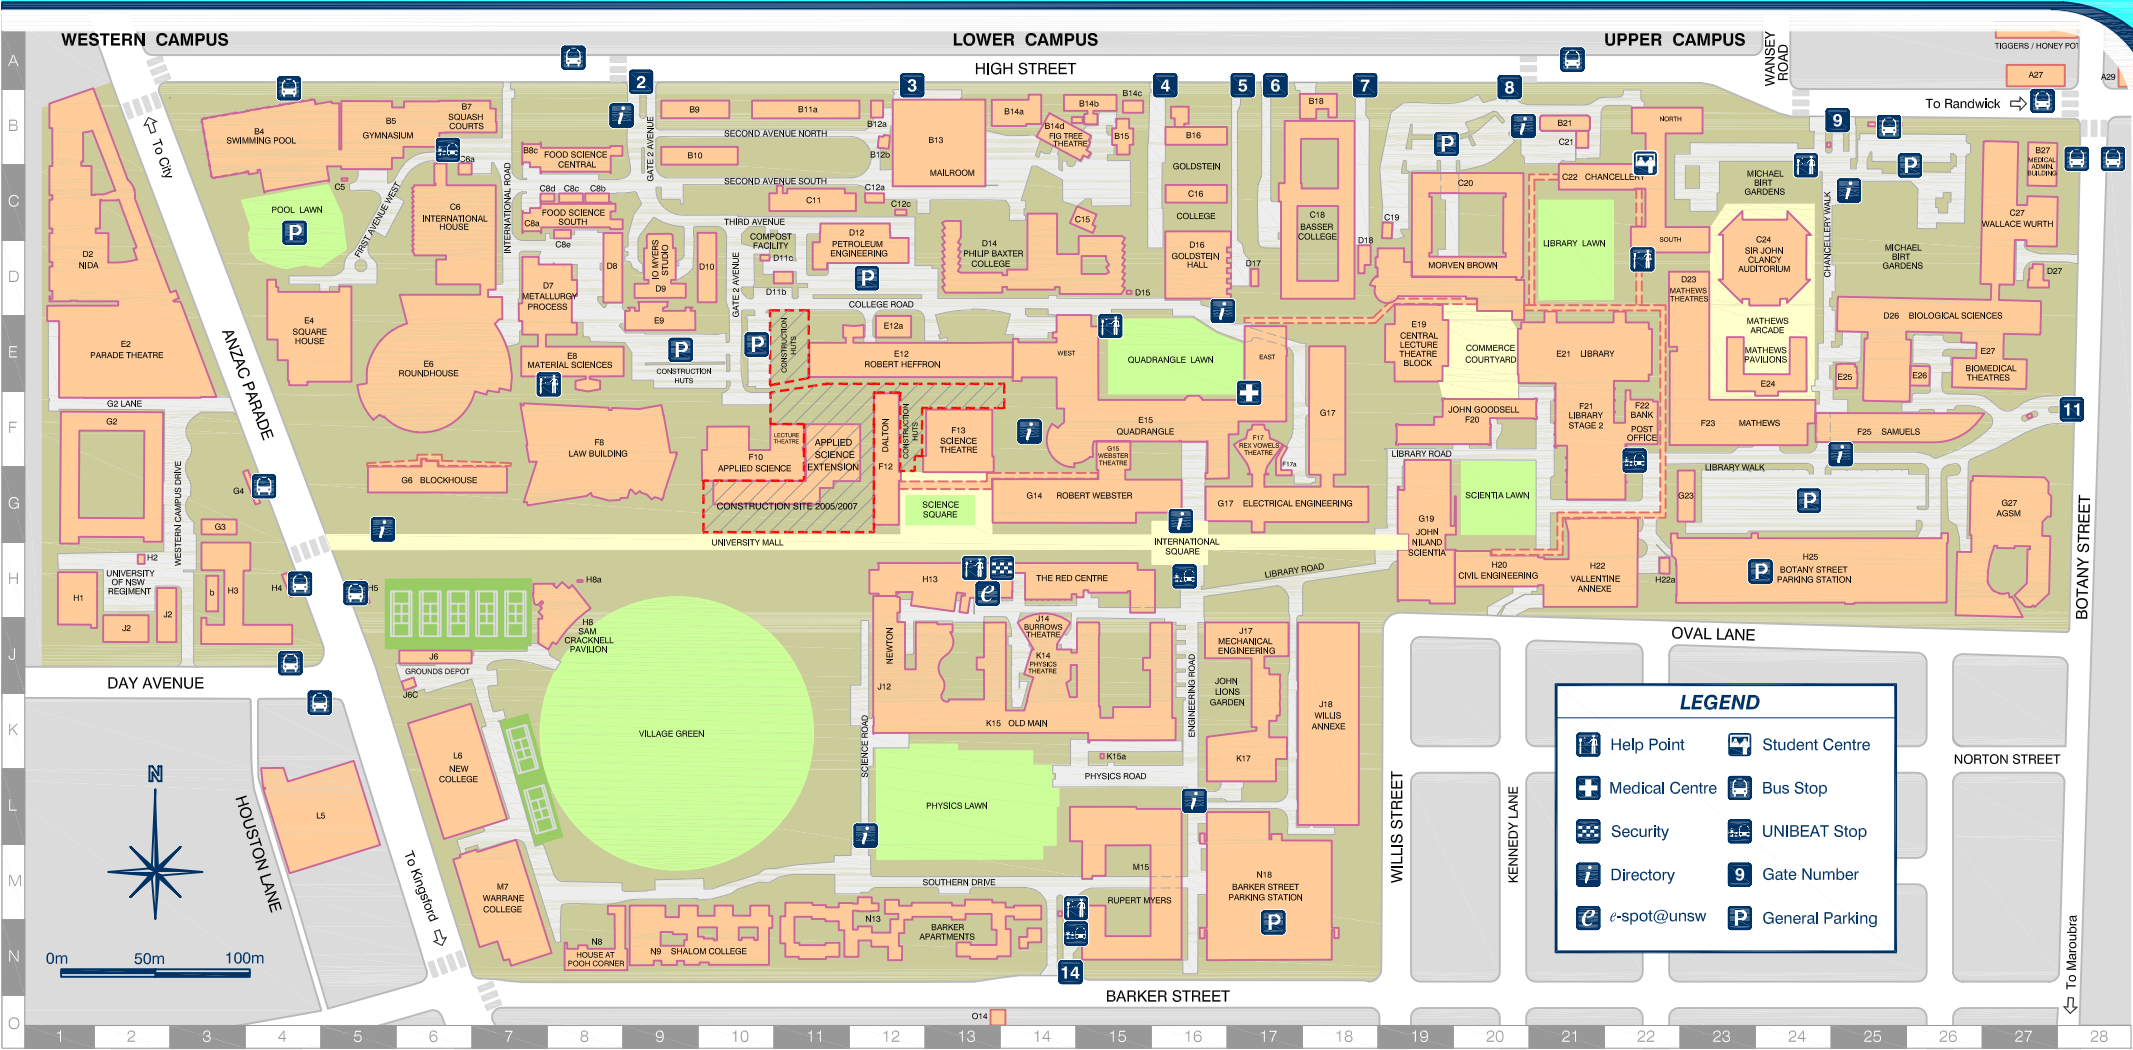

KENSINGTON CAMPUS MAP

LEGEND

- Help Point
- Medical Centre
- Security
- Directory
- e-spot@unsw
- Student Centre
- Bus Stop
- UNIBEAT Stop
- Gate Number
- General Parking

BUILDINGS

AGSM	G27	Mathews	F23
Applied Science	F10	Mechanical Engineering	J17
Applied Science Extension	G11	Medical Administration	B27
Arcade, The	D7	Metallurgy Process	C20
Biological Sciences	E24a	Morven Brown	C20
Blockhouse	G6	Newton	J12
Building L5	L5	NIDA	D2
Chancellor	C22	Old Main	K15
Civil Engineering	H20	Pavilions	E24
Dalton	F12	Petroleum Engineering	D12
Electrical Engineering	G17	Quadrangle	E15
Food Science	B8c, C8a	Red Centre	H13
Goodsell	A27	Robert Webster	G14
Heffron	E12	Roundhouse	E6
John Niland Scientia, The	G19	Rupert Myers	M15
K17 (Computer Science)	K17	Sam Cracknell Pavilion	H8
Law	F8	Samuels	F25
Library	E21	Squarehouse	E4
Library Stage 2	F21	University Regiment	J2
Material Science	E8	Valentine Annexe	H22
		Wallace Wurth	C27
		Willis Annexe	M18

THEATRES

Applied Science Theatre	F10
Biomedical Theatres	E27
Central Lecture Block (CLB)	E19
Civil Engineering Theatre G1	H20
Clancy Auditorium	C24
Fig Tree Theatre	B14d
IO Myers Studio	D9
Kelth Burrows Theatre	J14
Macaulay Theatre	E15
Mathews Theatres	D23
NewSouth Global Theatre	G14
Old Main Building (112) Theatre	K15
Parade Theatre (NIDA)	E2
Physics Theatre	K14
Red Centre Theatre	H13
Rex Vowels Theatre	F17
Richie Theatre	G19
Rupert Myers Theatre	M15
Science Theatre	F13
Webster Theatres	G15

SERVICES

Accommodation (Housing Office)	C17	Optometry & Vision Sciences	M15
Admissions and Enrolment - Student Centre	C22	Physiotherapy Clinic	B5
Alumni Association	C22	Planning and Development	C22
Biomedical Library	F23	Post Office	F22
Bookshop	E15	Publishing & Printing Services	C22
Campus Conferencing	C22	Religious Centre	E4
Cashier	C22	Research Services	M15
Carers & Employment Office	E15	Roundtable Conferencing and Catering	E4
Chaplains	E4	Security - (Lost Property, Parking etc.)	H13
Child Care Centres:		Sports Association	H8
House at Pooch Corner	N8	Squash Courts	B7
Kangaroo House (52 Barker Street)	O14	Student Centre	C22
Tiggers/Honey Pot	A28	Student Centre (New South Central)	E15
(34 Botany Street)		Student Recruitment Office	C22
Co-op program	M15	Swimming Pool	B4
CONTACT	E15	UNSW Bookshop	E15
Counselling Service	E15	UNSW International (Students Centre)	H13
e-spot (Security, Parking, Permits etc.)	H13	UNSW Student Centre	C22
Environment Management Program	G2	UNSW Source	G6

RESIDENCES

Barker Apartments	N13
Basser College	C18
Baxter College	D14
Goldstein College	B16, C16
International House	C6
Kensington Colleges (Office)	C17
New College	L6
Shalom College	N9
Warrane College	M7